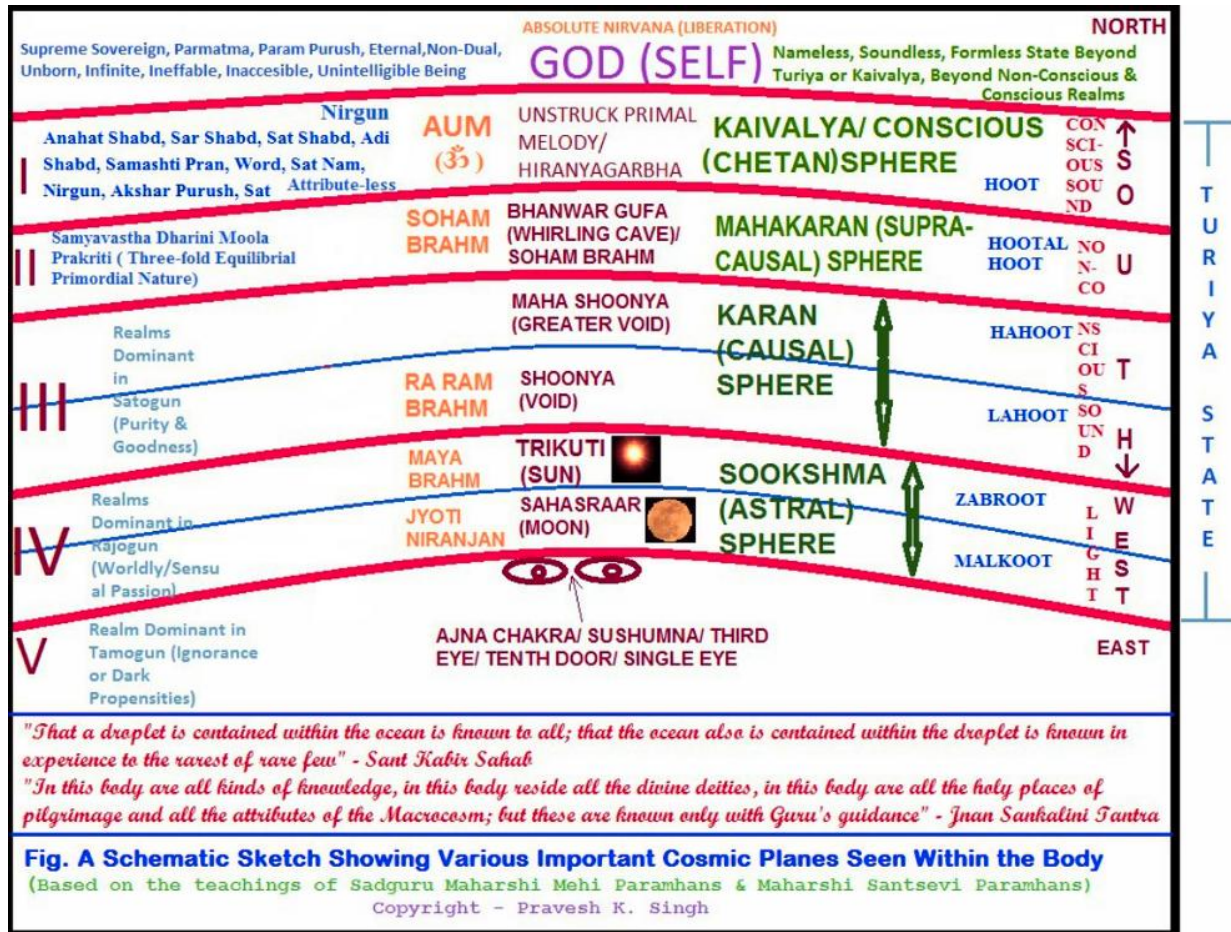

SANT MAT IMAGES

# Charts of the Heavens - Inner Regions - Planes - Levels - Spheres of Creation According to Sant Mat

&

&

&

# THE GRAND SCHEME OF ALL CREATION

8	Regions		<b>ANAMI LOK</b> <i>The Nameless Region</i>	Planes of the  Five Charged Words
7	of		<b>AGAM LOK</b> <i>The Inaccessible Region</i>	
6	all		<b>ALAKH LOK</b> <i>The Invisible Region</i>	
5	Spirit	ALL LIGHT	<b>SACH KHAND</b> <i>The True Home</i>	
4	SPIRIT MATTER		<b>BHANWAR GUPHA</b> <i>The Rotating Cave</i>	
			<b>MAHA SUNN</b> <i>The Great Void</i>	
3	SPIRIT MATTER		<b>DASWAN DWAR</b> <b>PARABRAHMANDA</b> <i>Supercasual Plane</i>	
2	SPIRIT MATTER		<b>TRIKUTI</b> <b>BRAMANDA</b> <i>Causal Plane</i>	
1	SPIRIT MATTER		<b>SAHANSDAL KANWAL</b> <b>ANDA</b> <i>Astral Plane</i>	
	ALL MATTER		<b>MATERIAL UNIVERSE</b> <b>PIHDA</b> <i>Physical Plane</i>	